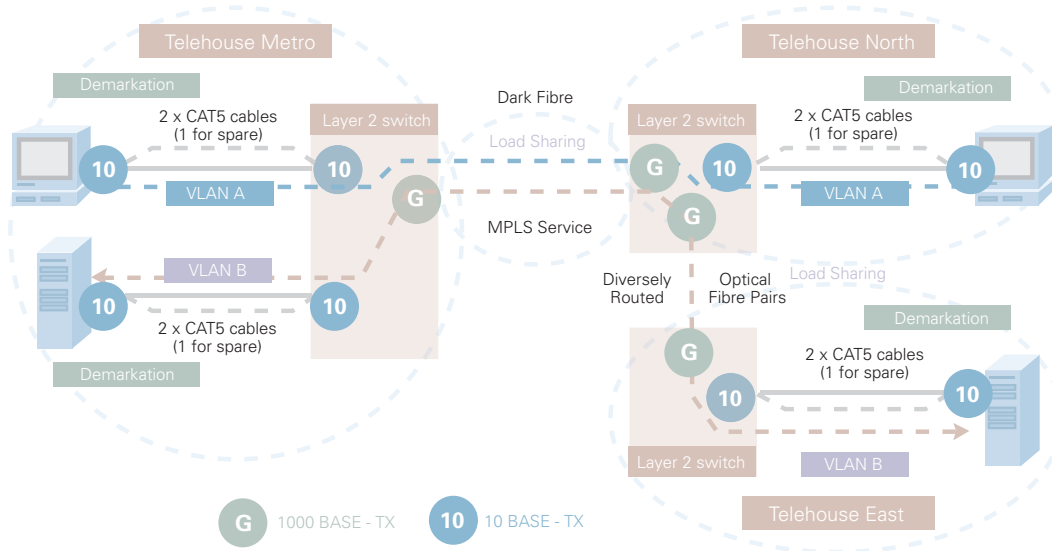

Metro VLAN Interlink

Our popular VLAN InterLink Service is now available to Telehouse Metro. We can provide IP connectivity between Telehouse Docklands site and Telehouse Metro site.

Service Description

Service type

The Metro VLAN InterLink Service is available from:

- Telehouse Docklands North to Telehouse Metro and / or
- Telehouse Docklands East to Telehouse Metro

We can currently offer a:

- 10 Mbps full duplex port connection (10 BASE-T, Ethernet)

Standard service

VLAN Connection [802.1Q VLAN tag is used

between switches to share the Giga bit and Optical Fibretrunk link.]

- 1 x 10 Mbps port at both sites
- 2 x Ethernet Cables (Duty and Spare) at both sites
- 24/365 base Network Monitoring and service desk assistance

Client prerequisite requirements

Customer's device(s) setting (Port speed based upon contract)

For more information please contact:
Coriander Avenue, London E14 2AA
Tel: +44 (0) 20 7512 0550
Fax: +44 (0) 20 7512 0033
Email: sales@uk.telehouse.net
Website: www.telehouse.net

Telehouse is a registered trademarks of Telehouse International Corporation of Europe Ltd.

Note: The service utilises 802.1Q tagged VLAN. The service may not be suitable if the customer's network is already using the same or similar Tag Technology. Please contact Telehouse Sales for more information.